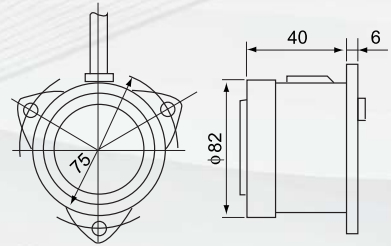

INDUSTRIAL BUZZER

JG-PS80N

JG-PS80

JG-PS30

Technical Specification

Model	Voltage	Rated Current	Sound Level dB
JG-PS80N	240VAC	30mA	95 dB
JG-PS80	240VAC	30mA	95 dB
JG-PS30	12VDC / 24VDC / 240VAC	25mA	90 dB