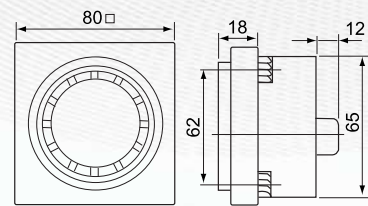

INDUSTRIAL BUZZER

JG-PS80N

JG-PS80

JG-PS30

Technical Specification

Model	Voltage	Rated Current	Sound Level dB
JG-PS80N	240VAC	30mA	95 dB
JG-PS80	240VAC	30mA	95 dB
JG-PS30	12VDC / 24VDC / 240VAC	25mA	90 dB