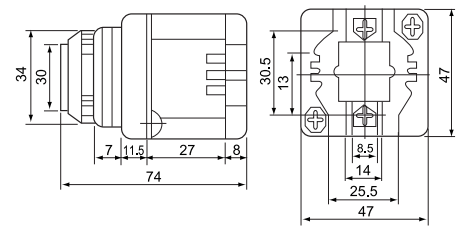

INDUSTRIAL BUZZER

JG-PS80N

JG-PS80

JG-PS30

Technical Specification

Model	Voltage	Rated Current	Sound Level dB
JG-PS80N	240VAC	30mA	95 dB
JG-PS80	240VAC	30mA	95 dB
JG-PS30	12VDC / 24VDC / 240VAC	25mA	90 dB