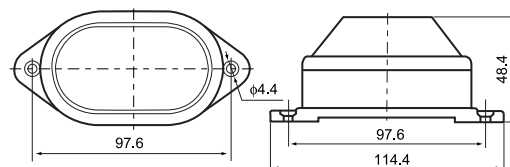

RECTANGULAR FLASHING LIGHT

Technical Specification

Model	Voltage	Current	Weight	Flashes Per Min	Color
JG-N3051	DC12V	0.090A	0.34Kg	60-80	■ R ■ Y ■ G ■ B
	DC24V	0.080A	0.34Kg		
	AC220V	0.021A	0.51Kg