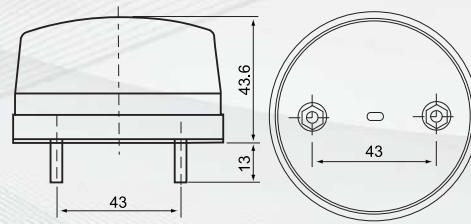

# SMALL SIZE WARNING LIGHT

## SMALL FLASHING LIGHT

Technical Specification

Model	Voltage	Current	Weight	Flashes Per Min	Color
JG-N3071	AC220V	0.021A	0.51Kg	60-80	<span style="color:red">■</span> R <span style="color:orange">■</span> Y <span style="color:green">■</span> G <span style="color:blue">■</span> B

## STROBE FLASHING LIGHT

Technical Specification

Model	Voltage	Current	Weight	Flashes Per Min	Color
JG-N3072	AC220V	0.021A	0.51Kg	60-80	<span style="color:red">■</span> R <span style="color:orange">■</span> Y <span style="color:green">■</span> G <span style="color:blue">■</span> B

## RECTANGULAR FLASHING LIGHT

Technical Specification

Model	Voltage	Current	Weight	Flashes Per Min	Color
JG-N3051	DC12V	0.090A	0.34Kg	60-80	<span style="color:red">■</span> R <span style="color:orange">■</span> Y <span style="color:green">■</span> G <span style="color:blue">■</span> B
	DC24V	0.080A	0.34Kg		
	AC220V	0.021A	0.51Kg		