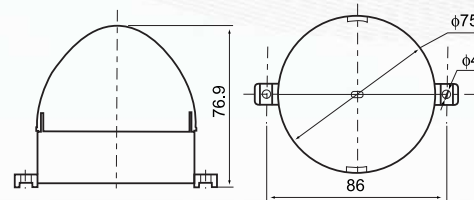

# SMALL SIZE WARNING LIGHT

## SMALL FLASHING LIGHT

Technical Specification

Model	Voltage	Current	Weight	Flashes Per Min	Color
JG-N3071	AC220V	0.021A	0.51Kg	60-80	<span style="color:red">■</span> R <span style="color:orange">■</span> Y <span style="color:green">■</span> G <span style="color:blue">■</span> B

## STROBE FLASHING LIGHT

Technical Specification

Model	Voltage	Current	Weight	Flashes Per Min	Color
JG-N3072	AC220V	0.021A	0.51Kg	60-80	<span style="color:red">■</span> R <span style="color:orange">■</span> Y <span style="color:green">■</span> G <span style="color:blue">■</span> B

## RECTANGULAR FLASHING LIGHT

Technical Specification

Model	Voltage	Current	Weight	Flashes Per Min	Color
JG-N3051	DC12V	0.090A	0.34Kg	60-80	<span style="color:red">■</span> R <span style="color:orange">■</span> Y <span style="color:green">■</span> G <span style="color:blue">■</span> B
	DC24V	0.080A	0.34Kg		
	AC220V	0.021A	0.51Kg		