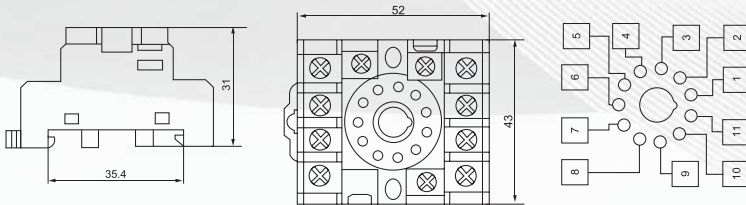

RELAY SOCKET

JG - PF083A - Socket for Relay Model MK2

JG - PF113A - Socket for Relay Model MK3

JG - PYF08A - Socket for Relay Model MY2

JG - PYF11A - Socket for Relay Model MY3

JG - PYF14A - Socket for Relay Model MY4