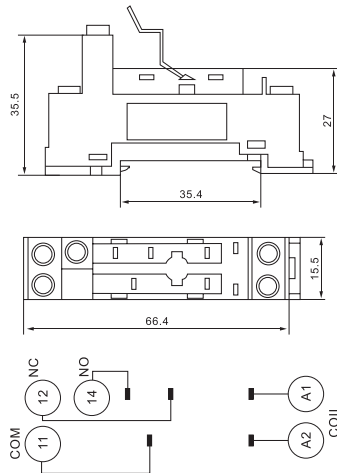

RELAY SOCKET

JG - PTF08A - Socket for Relay Model LY2

JG - PTF14A - Socket for Relay Model LY4

JG - PSF-08AE\L

Socket for Relay Model G2R1

JG - PSF-14AE\L

Socket for Relay Model G2R2