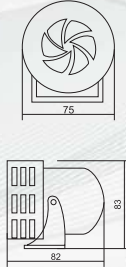

INDUSTRIAL MOTOR SIREN

MINI MOTOR SIREN

Model	Voltage	Sound Level	Body Material
JG-MS190	DC12V	90-100dB Radius 1 meter	Metal
	DC24V		
	AC110V		
	AC220V		

MOTOR SIREN

Model	Voltage	Sound Level	Body Material
JG-MS290	DC12V	95-105dB Radius 1 meter	Metal (all voltage)
	DC24V		
	AC110V		Plastic (Only in 220VAC)
	AC220V		

HEAVY DUTY MOTOR SIREN

Model	Voltage	Sound Level	Body Material
JG-MS390	DC12V	100-110dB Radius 1 meter	Metal
	DC24V		
	AC110V		
	AC220V		