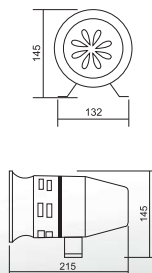

INDUSTRIAL MOTOR SIREN

MINI MOTOR SIREN

Model	Voltage	Sound Level	Body Material
JG-MS190	DC12V	90-100dB Radius 1 meter	Metal
	DC24V		
	AC110V		
	AC220V		

MOTOR SIREN

Model	Voltage	Sound Level	Body Material
JG-MS290	DC12V	95-105dB Radius 1 meter	Metal (all voltage)
	DC24V		
	AC110V		Plastic (Only in 220VAC)
	AC220V		

HEAVY DUTY MOTOR SIREN

Model	Voltage	Sound Level	Body Material
JG-MS390	DC12V	100-110dB Radius 1 meter	Metal
	DC24V		
	AC110V		
	AC220V		