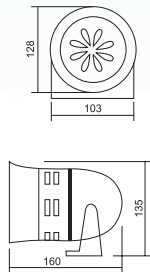

INDUSTRIAL MOTOR SIREN

MINI MOTOR SIREN

Model	Voltage	Sound Level	Body Material
JG-MS190	DC12V	90-100dB Radius 1 meter	Metal
	DC24V		
	AC110V		
	AC220V		

MOTOR SIREN

Model	Voltage	Sound Level	Body Material
JG-MS290	DC12V	95-105dB Radius 1 meter	Metal (all voltage)
	DC24V		
	AC110V		Plastic (Only in 220VAC)
	AC220V		

HEAVY DUTY MOTOR SIREN

Model	Voltage	Sound Level	Body Material
JG-MS390	DC12V	100-110dB Radius 1 meter	Metal
	DC24V		
	AC110V		
	AC220V		