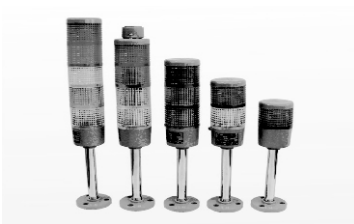

# ALTOS

HSN 853950 - GST 12%

ITEM	VOLTAGE	COLOUR	PRICE
10 mm LED Panel Lamp	12, 24, 48, 110, 220 V AC/ DC	R, Y, G	76.00
		B, Wh	76.00
		Bi-Colour R/G & R/Y Combination	95.00
16 mm LED Panel Lamp	12, 24, 48, 110, 220 V AC/ DC	R, Y, G, A	100.00
		B, Wh	140.00
		Bi-Colour R/G & R/Y Combination	
22.5 mm LED Panel Lamp	12, 24, 48, 110, 220 V AC/ DC	R, Y, G, A	115.00
		B, Wh	140.00
	415 V AC/ DC	R, Y, G, A	150.00
		B, Wh	161.00
		Bi-Colour R/G & R/Y Combination	
22.5 mm Flasher & Buzzer	12, 24, 48, 110, 220 V AC/ DC	R, Y, G, A	300.00

DESCRIPTION / CAT. No.	PRICE
<b>Multi Tier Lamps</b>	
MTLD 1 Tier - 24/230 V AC-DC Without Buzzer	715.00
MTLD 2 Tier - 24/230 V AC-DC Without Buzzer	980.00
MTLD 3 Tier - 24/230 V AC-DC Without Buzzer	1450.00
Extra Flasher	300.00
Extra Buzzer	300.00
<b>Roof Top Indicator</b>	
6,12,24,48,110,240V AC/DC Colours : R/A/G/B RTI	800.00
RTF (With Flasher)	950.00
RTF B ( With Flasher & Buzzer)	1200.00
RLRT - Revolving Lamp (110/220V DC)	1200.00
RLRTB - With Buzzer (110/220V DC)	1950.00

DESCRIPTION / CAT. No.	PRICE
Busbar System	2950
BIS-RT-R/Y/B-240A/N	3150
Busbar System	
BIS-RT-R/Y/B-440A/N	
Aviation Light	
AOL-Q3-R-240A/N	
Hand Lamp	
HL-HT-30 SMD-24A D/N	
Industrial Emergency Light - Gangway Light with 1 Hour Backup	
GWL-E3-W-240 A/N-1	
<b>MACHINE LAMP</b>	
ML-6P-230 V AC COLOUR WHITE	
<b>HAND LAMP</b>	
HL-6P-230 V AC COLOUR WHITE	2500.00